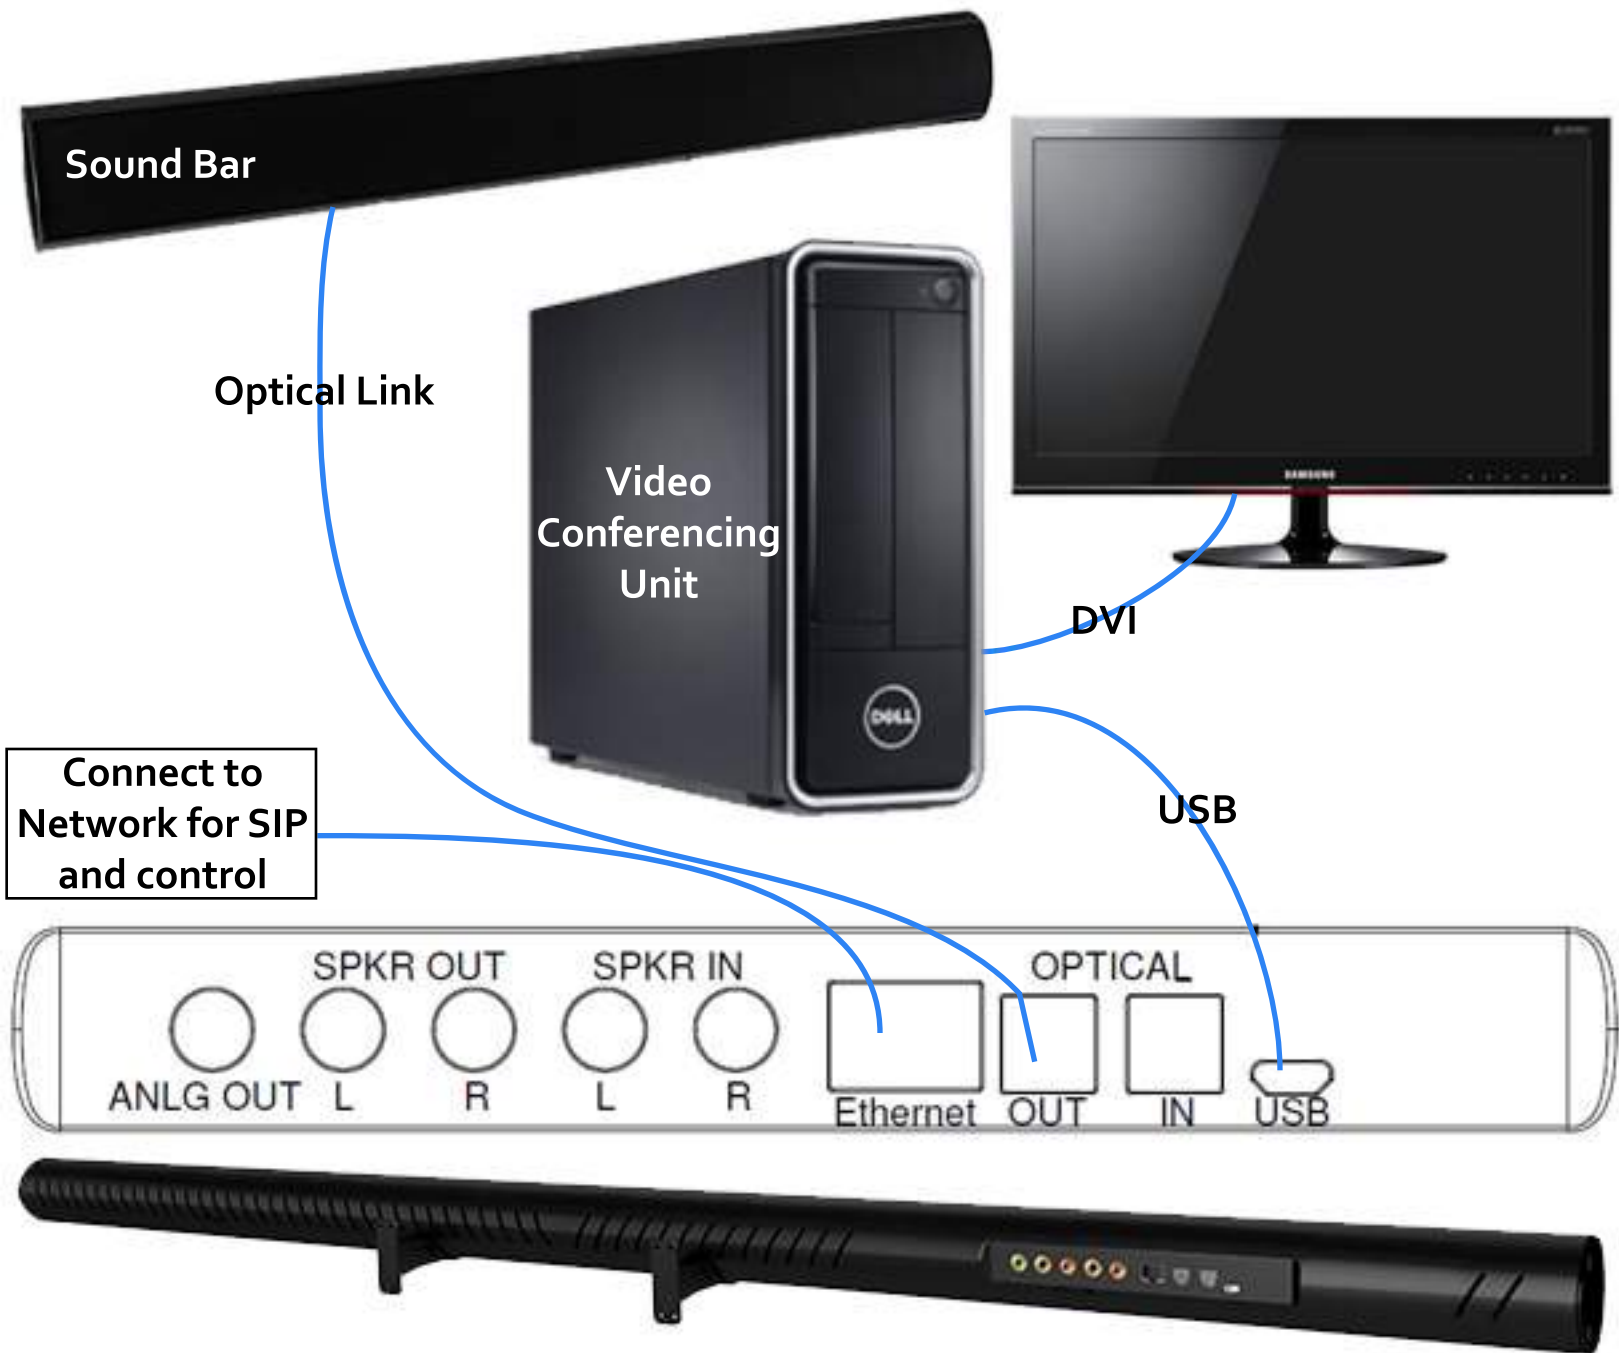

## Overview

The Condor is a 48-inch wide multi-microphone array with a pickup range of up to thirty feet. It includes a built-in SIP phone, which can be controlled using a dedicated application that runs on your smart device.

## The Technology

The Condor deploys multiple directional audio beams, covering the entire room. An additional short range beam picks up those standing close to the array. The Condor can easily connect to any video conferencing system, and use any type of speakers, including external sound bars or your monitor's internal speakers. It is DSP-based with a full suite of algorithms that operate on each of the beams, including echo and noise cancellation.

**Speaker Input** - In order for the echo cancelling to work, the Condor has to receive the loudspeaker signal as an input.

The Condor supports a number of alternative input connections:

- USB link – for PC based conferencing application
- Analog input – for analog video codecs
- Optical link from the communication box (cable box or similar) or from your TV's external speaker output – when the TV speakers are used

## Typical Installation

**The Condor is a revolution in the future of video conferencing.**

**It is sleek and rugged, made out of strong aluminum, yet non-intrusive.**

**Simple to install and easy to use.**