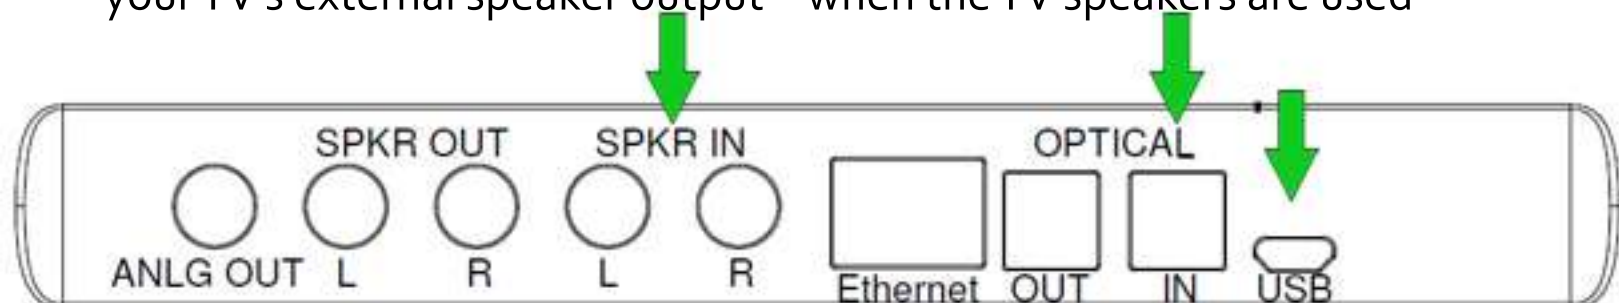

Network - The Condor connects to your local network, for control and setup purposes, but also for your SIP phone operations, through the RJ45 Ethernet connector

Speaker Input - In order for the echo cancelling to work, the Condor has to receive the loudspeaker signal as an input.

The Condor supports a number of alternative input connections:

- USB link – for PC based conferencing application
- Analog input – for analog video codecs
- Optical link from the communication box (cable box or similar) or from your TV's external speaker output – when the TV speakers are used