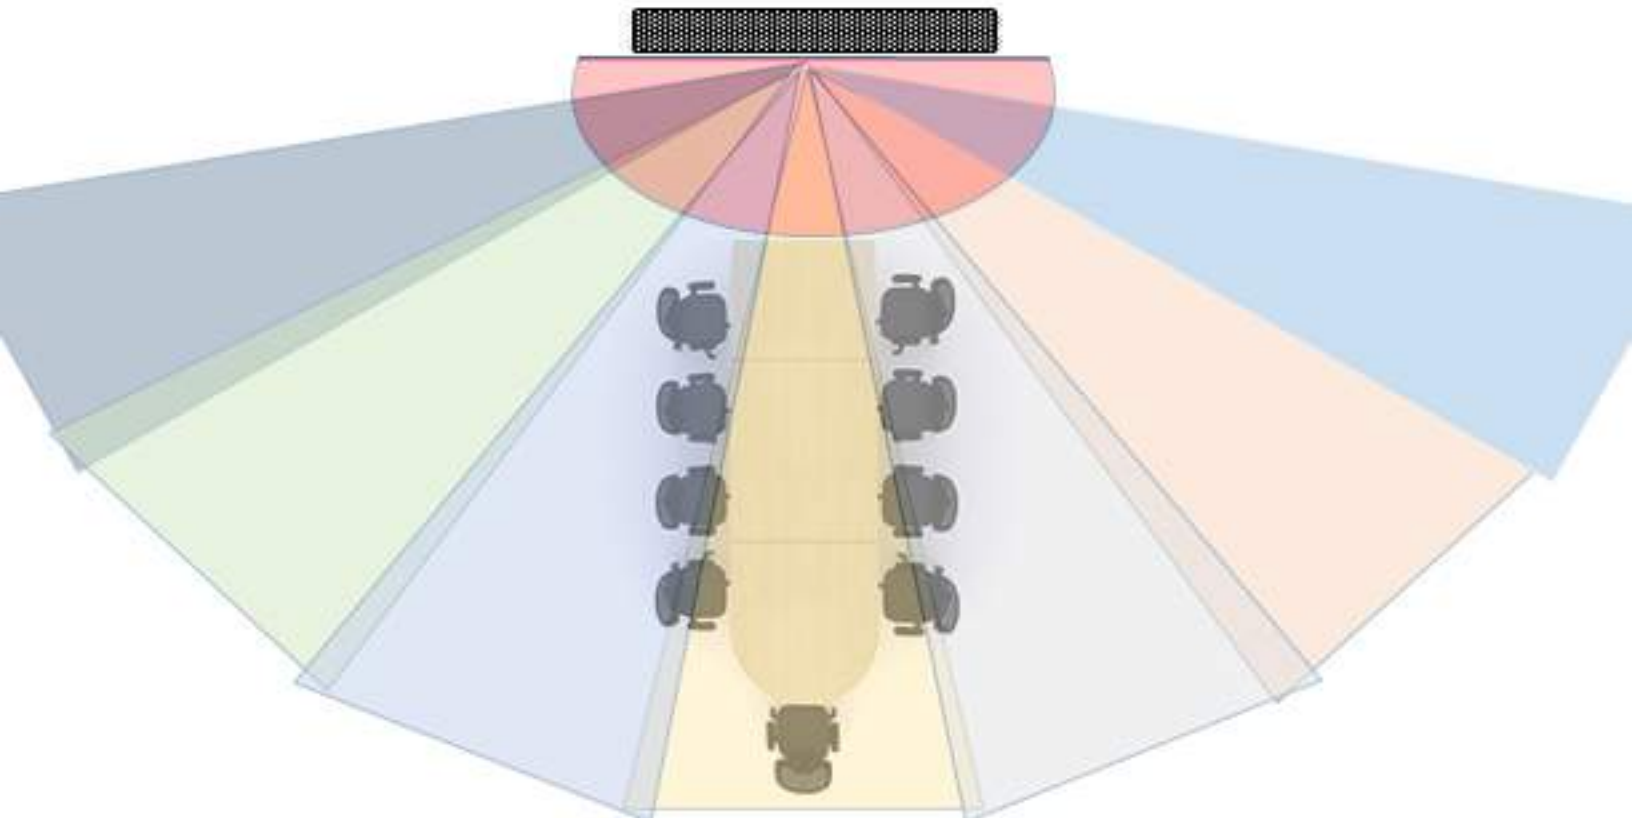

**The Condor will completely change the  
look and dynamics of your conference room!**

With the Condor, your  
collaboration space can be  
clean and clutter-free.

## Overview

The Condor is a 48-inch wide multi-microphone array with a pickup range of up to thirty feet. It includes a built-in SIP phone, which can be controlled using a dedicated application that runs on your smart device.

## The Technology

The Condor deploys multiple directional audio beams, covering the entire room. An additional short range beam picks up those standing close to the array. The Condor can easily connect to any video conferencing system, and use any type of speakers, including external sound bars or your monitor's internal speakers. It is DSP-based with a full suite of algorithms that operate on each of the beams, including echo and noise cancellation.

## Typical Installation

**The Condor is a revolution in the future of video conferencing.**

**It is sleek and rugged, made out of strong aluminum, yet non-intrusive.**

**Simple to install and easy to use.**