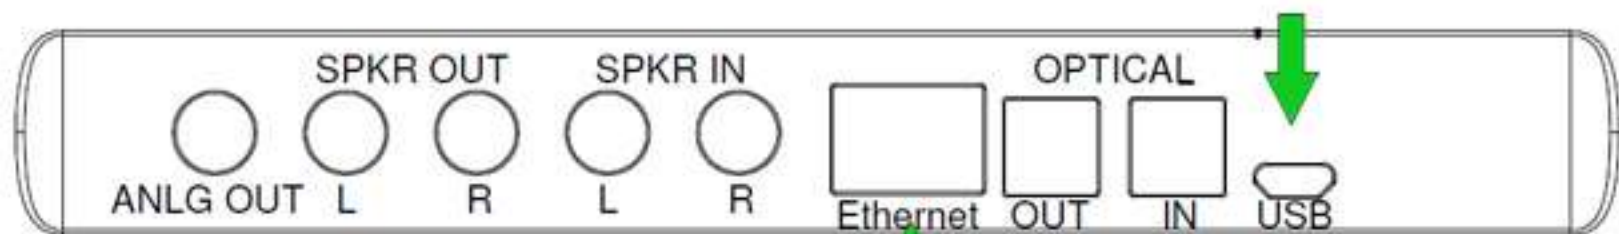

Connecting the Condor

Power - The Condor is powered through its USB connector, either from a PC or a 5V power AC/DC adaptor